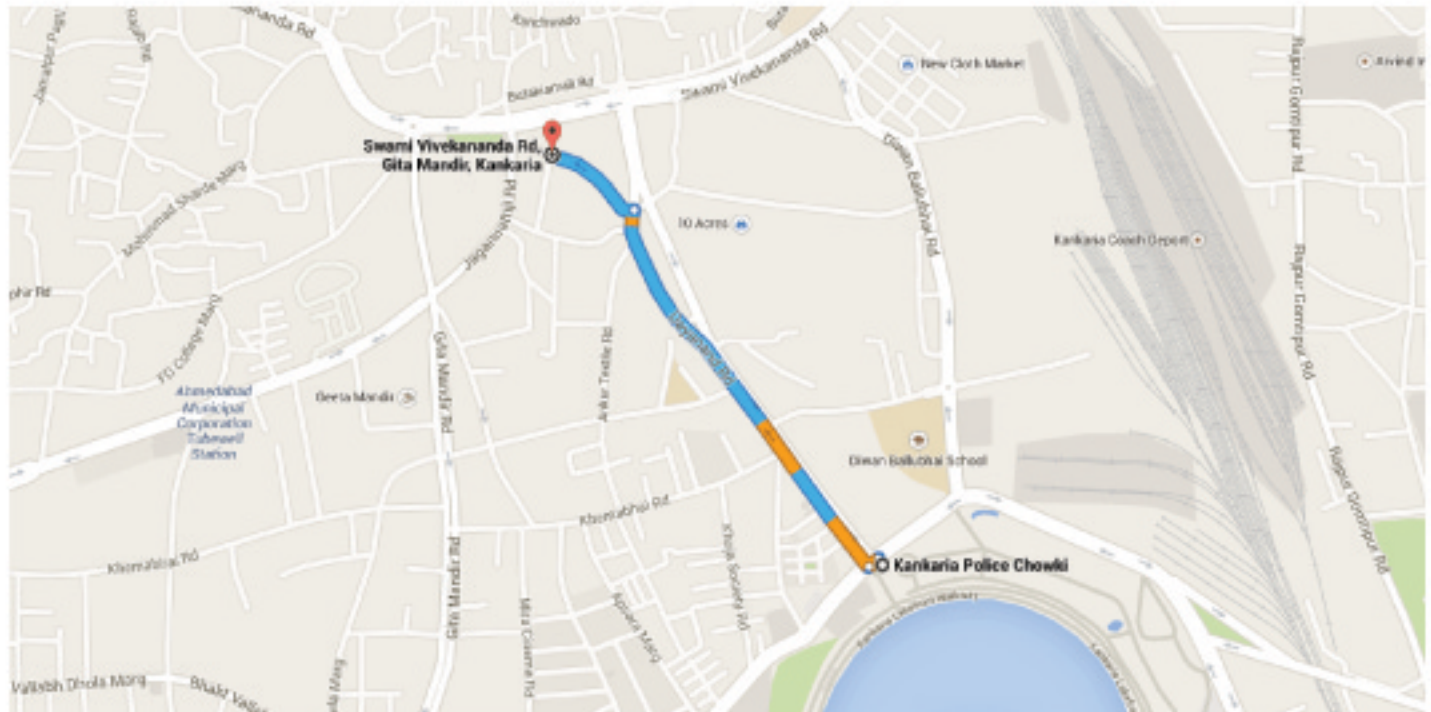

C - 6

12.00 TO 4.30

Drive 1.0 km, 2 min

Directions from Kankaria Police Chowki to Swami Vivekananda Rd, Gita Mandir, Kankaria

○ Kankaria Police Chowki

Kankaria, Ahmedabad, Gujarat 380002

1. Head south-west towards Dayanand Rd

↑ 25 m

2. Turn right onto Dayanand Rd

↘ 800 m

3. Turn left

↙ 190 m

◎ Swami Vivekananda Rd, Gita Mandir, Kankaria

Ahmedabad, Gujarat 380002

These directions are for planning purposes only. You may find that construction projects, traffic, weather, or other events may cause conditions to differ from the map results, and you should plan your route accordingly. You must obey all signs or notices regarding your route.

Map data ©2014 Google